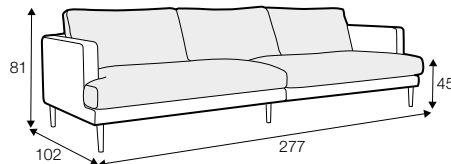

STD standard

LUX lux

COVERS

LCV loose with velcro

3 seater divided

4 seater divided

set 1

element 138 left / or right + chaiselongue right / or left

set 2

element 178 left / or right + chaiselongue right / or left

example with ravioli deco cushions

4 seater divided

cushions 55x55, 45x45, 65x35

extra dimensions

depth of seat

accessories