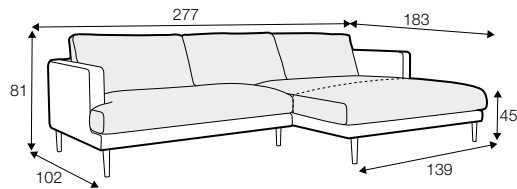

STD standard

LUX lux

COVERS

LCV loose with velcro

3 seater divided

4 seater divided

set 1

element 138 left / or right + chaiselongue right / or left

set 2

element 178 left / or right + chaiselongue right / or left

example with ravioli deco cushions

4 seater divided

cushions 55x55, 45x45, 65x35

extra dimensions

depth of seat

accessories