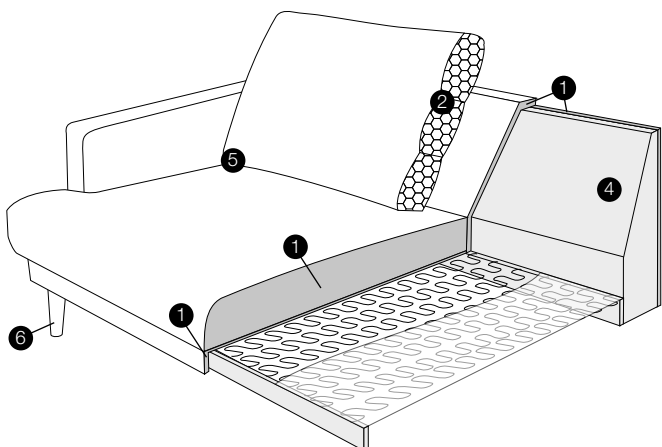

ravioli deco
cushion
55x55

ravioli deco
cushion
45x45

ravioli deco
cushion
65x35

legs

no. 177
metal chrome,
painted black

no. 141
wood

profile

standard