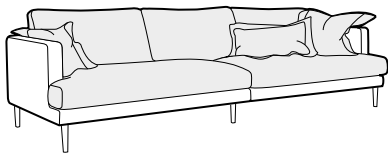

Britt

SITS

Britt

Anna Näsström

designed by: Anna Näsström

UPHOLSTERY

fabric

COMFORTS

STD standard

LUX lux

COVERS

LCV loose with velcro

3 seater divided

4 seater divided

set 1

element 138 left / or right + chaiselongue right / or left

set 2

element 178 left / or right + chaiselongue right / or left

example with ravioli deco cushions

4 seater divided

cushions 55x55, 45x45, 65x35

extra dimensions

depth of seat

accessories