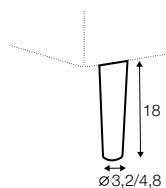

ravioli deco
cushion
55x55

ravioli deco
cushion
45x45

ravioli deco
cushion
65x35

legs

no. 177
metal chrome,
painted black

no. 141
wood

profile

standard