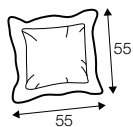

STD standard

LUX lux

COVERS

LCV loose with velcro

3 seater divided

4 seater divided

set 1

element 138 left / or right + chaiselongue right / or left

set 2

element 178 left / or right + chaiselongue right / or left

example with ravioli deco cushions

4 seater divided

cushions 55x55, 45x45, 65x35

extra dimensions

depth of seat

accessories