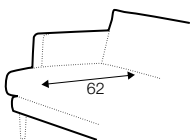

STD standard

LUX lux

COVERS

LCV loose with velcro

3 seater divided

4 seater divided

set 1

element 138 left / or right + chaiselongue right / or left

set 2

element 178 left / or right + chaiselongue right / or left

example with ravioli deco cushions

4 seater divided

cushions 55x55, 45x45, 65x35

extra dimensions

depth of seat

accessories