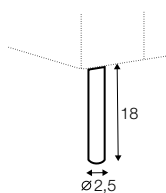

ravioli deco
cushion
55x55

ravioli deco
cushion
45x45

ravioli deco
cushion
65x35

legs

no. 177
metal chrome,
painted black

no. 141
wood

profile

standard