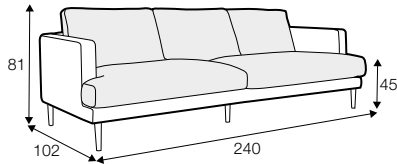

STD standard

LUX lux

COVERS

LCV loose with velcro

3 seater divided

4 seater divided

set 1

element 138 left / or right + chaiselongue right / or left

set 2

element 178 left / or right + chaiselongue right / or left

example with ravioli deco cushions

4 seater divided

cushions 55x55, 45x45, 65x35

extra dimensions

depth of seat

accessories