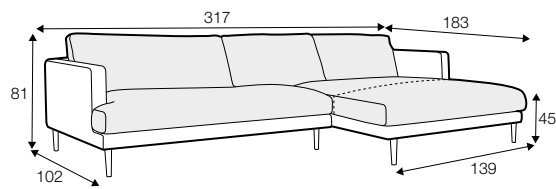

STD standard

LUX lux

COVERS

LCV loose with velcro

3 seater divided

4 seater divided

set 1

element 138 left / or right + chaiselongue right / or left

set 2

element 178 left / or right + chaiselongue right / or left

example with ravioli deco cushions

4 seater divided

cushions 55x55, 45x45, 65x35

extra dimensions

depth of seat

accessories