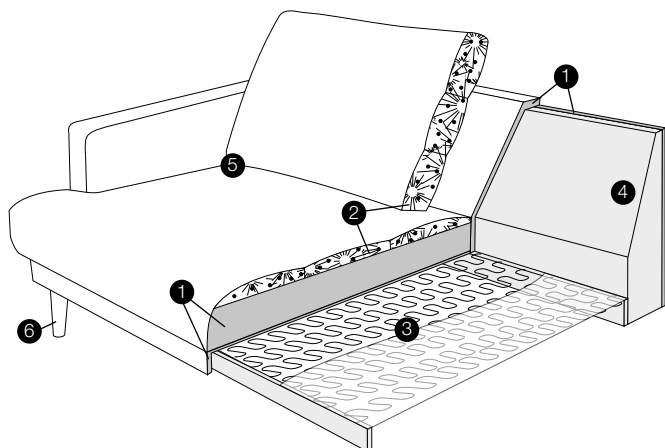

lux

1. polyurethane foam/high resilient polyurethane foam
2. cushion chamber with mix of feather and silicone balls
3. springs
4. solid wood and wood based elements
5. fabric
6. solid wood or metal legs