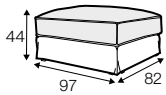

LUX lux

FC fixed

LC loose

modular system

footstool 97x82

footstool 107x92

footstool 122x92

2 seater

2,5 seater

3 seater / or 3 seater divided

set 1
3 seater left + armchair wide right

set 2 right / or left
2 seater left / or right + divan right / or left

set 3 right / or left
3 seater left / or right + divan right / or left

set 4 right / or left
2 seater left / or right + armchair without armrests
+ divan right / or left

set 5 right / or left
3 seater left / or right + armchair wide without armrests + divan right / or left