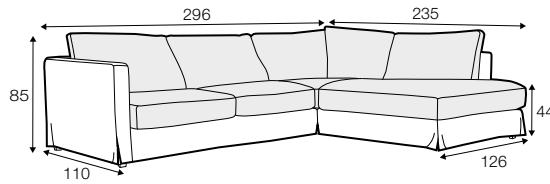

LUX lux

FC fixed

LC loose

modular system

footstool 97x82

footstool 107x92

footstool 122x92

2 seater

2,5 seater

3 seater / or 3 seater divided

set 1
3 seater left + armchair wide right

set 2 right / or left
2 seater left / or right + divan right / or left

set 3 right / or left
3 seater left / or right + divan right / or left

set 6
divan left + 3 seater without armrests + divan right

set 7 right / or left
3 seater left / right + corner 90° + armchair wide right / or left

set 8
3 seater left + corner 90° + 3 seater right

set 9 right / or left
3 seater left / or right + corner 90° + bench right / or left

3 seater left / or right

3 seater without armrests

bench right / or left

divan right / or left

corner 90°

extra dimensions

depth of seat

accessories