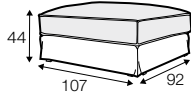

LUX lux

FC fixed

LC loose

modular system

footstool 97x82

footstool 107x92

footstool 122x92

2 seater

2,5 seater

3 seater / or 3 seater divided

set 1
3 seater left + armchair wide right

set 2 right / or left
2 seater left / or right + divan right / or left

set 3 right / or left
3 seater left / or right + divan right / or left