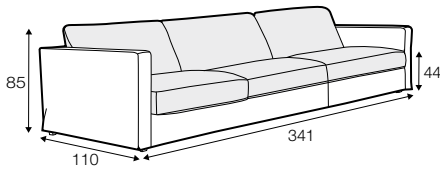

LUX lux

FC fixed

LC loose

modular system

footstool 97x82

footstool 107x92

footstool 122x92

2 seater

2,5 seater

3 seater / or 3 seater divided

set 1
3 seater left + armchair wide right

set 2 right / or left
2 seater left / or right + divan right / or left

set 3 right / or left
3 seater left / or right + divan right / or left