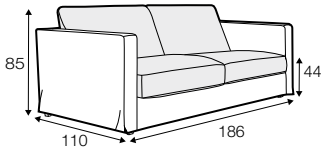

LUX lux

FC fixed

LC loose

modular system

footstool 97x82

footstool 107x92

footstool 122x92

2 seater

2,5 seater

3 seater / or 3 seater divided

set 1
3 seater left + armchair wide right

set 2 right / or left
2 seater left / or right + divan right / or left

set 3 right / or left
3 seater left / or right + divan right / or left