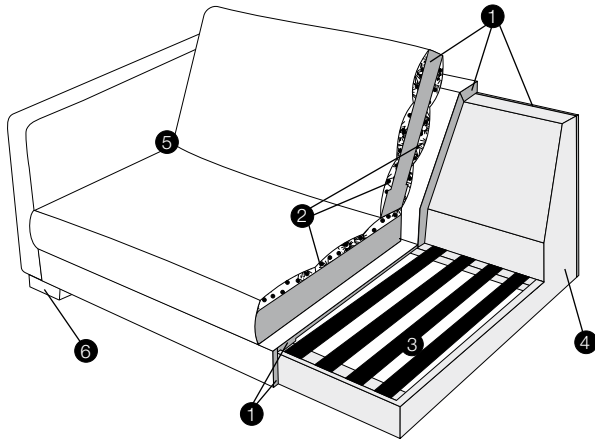

profile

---

lux

1. polyurethane foam/high resilient polyurethane foam
2. cushion chamber with mix of feather and silicone balls
3. upholstery belts
4. solid wood and wood based elements
5. fabric
6. solid wood or metal legs