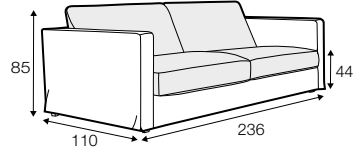

LUX lux

FC fixed

LC loose

modular system

footstool 97x82

footstool 107x92

footstool 122x92

2 seater

2,5 seater

3 seater / or 3 seater divided

set 1
3 seater left + armchair wide right

set 2 right / or left
2 seater left / or right + divan right / or left

set 3 right / or left
3 seater left / or right + divan right / or left

set 4 right / or left
2 seater left / or right + armchair without armrests
+ divan right / or left

set 5 right / or left
3 seater left / or right + armchair wide without armrests + divan right / or left