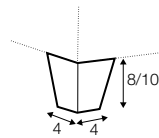

extra dimensions

accessories

legs

no. 12
wood