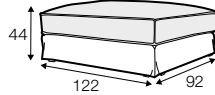

LUX lux

FC fixed

LC loose

modular system

footstool 97x82

footstool 107x92

footstool 122x92

2 seater

2,5 seater

3 seater / or 3 seater divided

set 1
3 seater left + armchair wide right

set 2 right / or left
2 seater left / or right + divan right / or left

set 3 right / or left
3 seater left / or right + divan right / or left

set 4 right / or left
2 seater left / or right + armchair without armrests
+ divan right / or left

set 5 right / or left
3 seater left / or right + armchair wide without armrests + divan right / or left