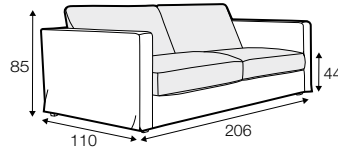

LUX lux

FC fixed

LC loose

modular system

footstool 97x82

footstool 107x92

footstool 122x92

2 seater

2,5 seater

3 seater / or 3 seater divided

set 1
3 seater left + armchair wide right

set 2 right / or left
2 seater left / or right + divan right / or left

set 3 right / or left
3 seater left / or right + divan right / or left