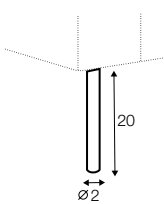

2 seater left / or right

2 seater without armrests

3 seater left / or right

3 seater without armrests

3XL seater left / or right

3XL seater without armrests

chaiselongue right / or left

chaiselongue wide right / or left

divan right / or left

corner 90°

extra dimensions

depth of
armchair seat

depth of
sofa seat

legs

no. 149
metal chrome,
painted black
footstool 66x48

no. 150A
metal chrome,
painted black
sofas, set 2, set 3
corner: 150A front, 150D back