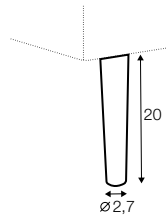

no. 154A
wood
footstool 66x48
armchair:
154A front,
154B back