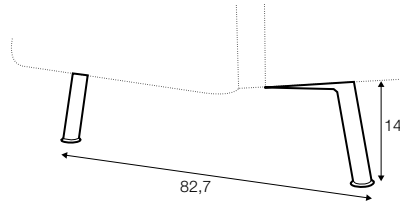

2 seater left / or right

2 seater without armrests

3 seater left / or right

3 seater without armrests

3XL seater left / or right

3XL seater without armrests

chaiselongue right / or left

chaiselongue wide right / or left

divan right / or left

corner 90°

extra dimensions

depth of
armchair seat

depth of
sofa seat

legs

no. 149
metal chrome,
painted black
footstool 66x48

no. 150A
metal chrome,
painted black
sofas, set 2, set 3
corner: 150A front, 150D back