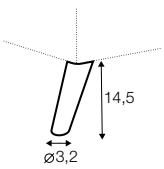

no. 141A
wood
corner