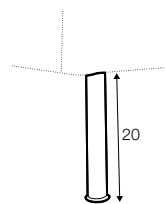

2 seater left / or right

2 seater without armrests

3 seater left / or right

3 seater without armrests

3XL seater left / or right

3XL seater without armrests

chaiselongue right / or left

chaiselongue wide right / or left

divan right / or left

corner 90°

extra dimensions

depth of
armchair seat

depth of
sofa seat

legs

no. 149
metal chrome,
painted black
footstool 66x48

no. 150A
metal chrome,
painted black
sofas, set 2, set 3
corner: 150A front, 150D back