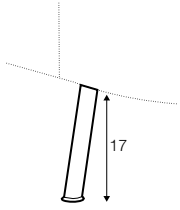

no. 150C
metal chrome,
painted black
armchair: 150B front, 150C back