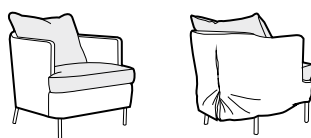

lux

classic

COVERS

fixed

loose with velcro

loose

modular
system

Fix cover available only for leather.
Loose cover with velcro available only for fabric.
Armchair with detail available only in loose cover.

armchair

armchair in loose cover

To achieve best results we recommend
to choose thin natural fabrics.

footstool \varnothing 96

footstool 90x50

footstool 66x48
only for armchair

elements with small back cushions

2 seater

3 seater

3XL seater

3XL seater round divided

4 seater straight divided

4 seater round divided

set 2 right / or left
2 seater left / or right + chaiselongue wide right / or left

set 3 right / or left
3 seater left / or right + divan right / or left

elements with big back cushions

2 seater

3 seater

3XL seater

3XL seater round divided

4 seater straight divided

4 seater round divided

set 2 right / or left
2 seater left / or right + chaiselongue wide right / or left