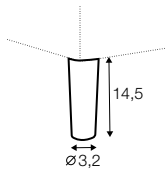

no. 153
wood
sofas, set 2, set 3,
footstool fi 96,
footstool 90x50, corner,
divan, chaiselongues