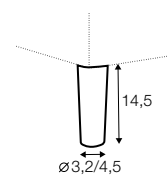

no. 153
wood