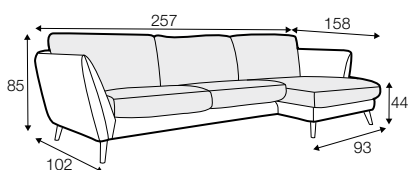

STD standard

LUX lux

CLS classic

FC fixed

LCV loose with velcro

modular system

All drawings shown height with leg no. 141A H-14.

armchair

armchair wide

footstool 90x70

2 seater

3 seater

3XL seater (divided, two cushions)

3XL seater (divided, three cushions)

set 1 right / or left

2 seater left / or right
+ chaiselongue right / or left

set 2 right / or left

3 seater left / or right
+ chaiselongue wide right / or left

set 3 right / or left

2 seater left / or right + divan right / or left

set 4 right / or left

3 seater left / or right + divan right / or left