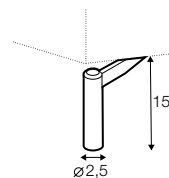

no. 145A
metal chrome,
painted black
or brass gold