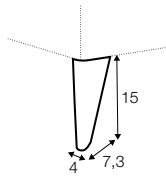

divan right / or left

corner 90° no. 1

corner 90° no. 2

cozy corner right / or left

corner 30°

extra dimensions

depth of seat

accessories

headrest L-62

headrest L-77

armrest protection

endpart left / or right

legs

no. 141A
wood
recommended

no. 91
wood

no. 152
wood