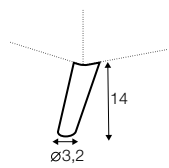

divan right / or left

corner 90° no. 1

corner 90° no. 2

cozy corner right / or left

corner 30°

extra dimensions

depth of seat

accessories

headrest L-62

headrest L-77

armrest protection

endpart left / or right

legs

no. 141A
wood
recommended

no. 91
wood

no. 152
wood