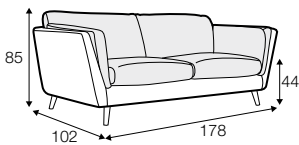

CLS classic

COVERS

FC fixed

LCV loose with velcro

SPECIAL

modular system

Drawings shown height with leg no. 141A H-14.

armchair

armchair wide

footstool 90x70

2 seater

3 seater

3XL seater (divided, two cushions)

3XL seater (divided, three cushions)

set 1 right / or left

2 seater left / or right + chaiselongue right / or left