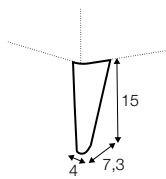

divan right / or left

corner 90° no. 1

corner 90° no. 2

cozy corner right / or left

corner 30°

extra dimensions

depth of seat

accessories

headrest L-77

headrest L-62

endpart left / or right

legs

no. 141A
wood
recommended

no. 91
wood

no. 141B
wood

no. 152
wood