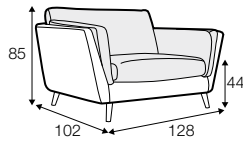

CLS classic

COVERS

FC fixed

LCV loose with velcro

SPECIAL

modular system

Drawings shown height with leg no. 141A H-14.

armchair