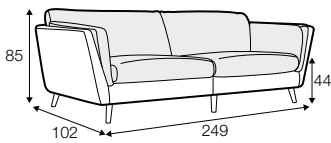

CLS classic

COVERS

FC fixed

LCV loose with velcro

SPECIAL

modular system

Drawings shown height with leg no. 141A H-14.

armchair

armchair wide

footstool 90x70

2 seater

3 seater

3XL seater (divided, two cushions)

3XL seater (divided, three cushions)

set 1 right / or left

2 seater left / or right + chaiselongue right / or left

set 2 right / or left

3 seater left / or right + chaiselongue wide right / or left

set 3 right / or left

2 seater left / or right + divan right / or left

set 4 right / or left

3 seater left / or right + divan right / or left

set 5 right / or left
3 seater left / or right + cozy corner right / or left

set 6
divan left + 2 seater without armrests + divan right

set 7 right / or left
chaiselongue left / or right + 2 seater without armrests + divan right / or left