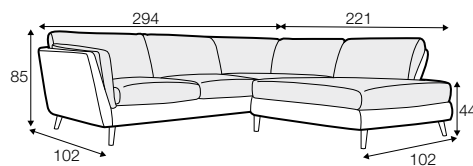

CLS classic

COVERS

FC fixed

LCV loose with velcro

SPECIAL

modular system

Drawings shown height with leg no. 141A H-14.

armchair

armchair wide

footstool 90x70

2 seater

3 seater

3XL seater (divided, two cushions)

3XL seater (divided, three cushions)

set 1 right / or left

2 seater left / or right + chaiselongue right / or left

set 2 right / or left

3 seater left / or right + chaiselongue wide right / or left

set 3 right / or left

2 seater left / or right + divan right / or left

set 4 right / or left

3 seater left / or right + divan right / or left

set 5 right / or left
3 seater left / or right + cozy corner right / or left

set 6
divan left + 2 seater without armrests + divan right

set 7 right / or left
chaiselongue left / or right + 2 seater without armrests + divan right / or left