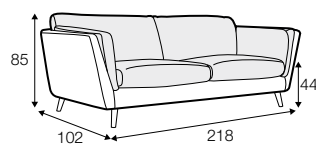

Nova

UPHOLSTERY

fabric

COMFORTS

STD standard

LUX lux

CLS classic

COVERS

FC fixed

LCV loose with velcro

SPECIAL

modular system

Drawings shown height with leg no. 141A H-14.

3 seater

2 seater left / or right + chaiselongue right / or left

3 seater left / or right + chaiselongue wide right / or left

2 seater left / or right + divan right / or left

3 seater left / or right + divan right / or left