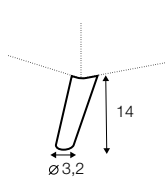

divan right / or left

corner 90° no. 1

corner 90° no. 2

cozy corner right / or left

corner 30°

extra dimensions

depth of seat

accessories

headrest L-77

headrest L-62

endpart left / or right

legs

no. 141A
wood
recommended

no. 91
wood

no. 141B
wood

no. 152
wood