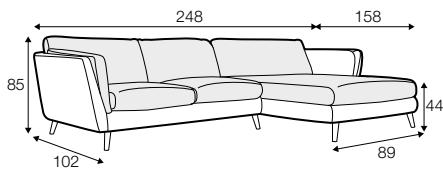

CLS classic

COVERS

FC fixed

LCV loose with velcro

SPECIAL

modular system

Drawings shown height with leg no. 141A H-14.

armchair

armchair wide

footstool 90x70

2 seater

3 seater

3XL seater (divided, two cushions)

3XL seater (divided, three cushions)

set 1 right / or left

2 seater left / or right + chaiselongue right / or left

set 2 right / or left

3 seater left / or right + chaiselongue wide right / or left

set 3 right / or left

2 seater left / or right + divan right / or left

set 4 right / or left

3 seater left / or right + divan right / or left