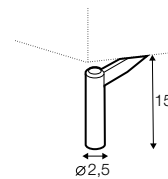

no. 145A
metal chrome,
painted black