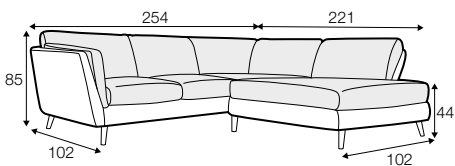

CLS classic

COVERS

FC fixed

LCV loose with velcro

SPECIAL

modular system

Drawings shown height with leg no. 141A H-14.

armchair

armchair wide

footstool 90x70

2 seater

3 seater

3XL seater (divided, two cushions)

3XL seater (divided, three cushions)

set 1 right / or left

2 seater left / or right + chaiselongue right / or left

set 2 right / or left

3 seater left / or right + chaiselongue wide right / or left

set 3 right / or left

2 seater left / or right + divan right / or left

set 4 right / or left

3 seater left / or right + divan right / or left

set 5 right / or left
3 seater left / or right + cozy corner right / or left

set 6
divan left + 2 seater without armrests + divan right

set 7 right / or left
chaiselongue left / or right + 2 seater without armrests + divan right / or left