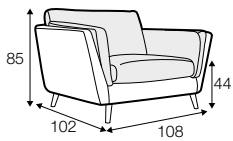

CLS classic

COVERS

FC fixed

LCV loose with velcro

SPECIAL

modular system

Drawings shown height with leg no. 141A H-14.

armchair

armchair wide

footstool 90x70

2 seater

3 seater

3XL seater (divided, two cushions)

3XL seater (divided, three cushions)

set 1 right / or left

2 seater left / or right + chaiselongue right / or left