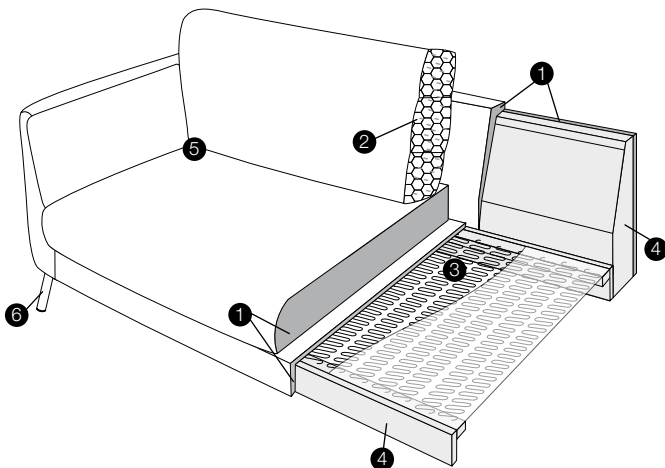

classic

1. polyurethane foam/ high resilient polyurethane foam
2. silicone balls with foam sticks
3. springs
4. solid wood and wood based elements
5. fabric
6. solid wood or metal legs