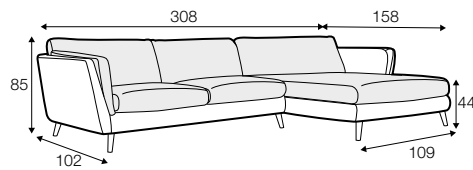

CLS classic

COVERS

FC fixed

LCV loose with velcro

SPECIAL

modular system

Drawings shown height with leg no. 141A H-14.

armchair

armchair wide

footstool 90x70

2 seater

3 seater

3XL seater (divided, two cushions)

3XL seater (divided, three cushions)

set 1 right / or left

2 seater left / or right + chaiselongue right / or left

set 2 right / or left

3 seater left / or right + chaiselongue wide right / or left

set 3 right / or left

2 seater left / or right + divan right / or left

set 4 right / or left

3 seater left / or right + divan right / or left

set 5 right / or left
3 seater left / or right + cozy corner right / or left

set 6
divan left + 2 seater without armrests + divan right

set 7 right / or left
chaiselongue left / or right + 2 seater without armrests + divan right / or left