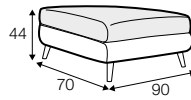

CLS classic

COVERS

FC fixed

LCV loose with velcro

SPECIAL

modular system

Drawings shown height with leg no. 141A H-14.

armchair

armchair wide

footstool 90x70

2 seater

3 seater

3XL seater (divided, two cushions)

3XL seater (divided, three cushions)

set 1 right / or left

2 seater left / or right + chaiselongue right / or left

set 2 right / or left

3 seater left / or right + chaiselongue wide right / or left

set 3 right / or left

2 seater left / or right + divan right / or left

set 4 right / or left

3 seater left / or right + divan right / or left