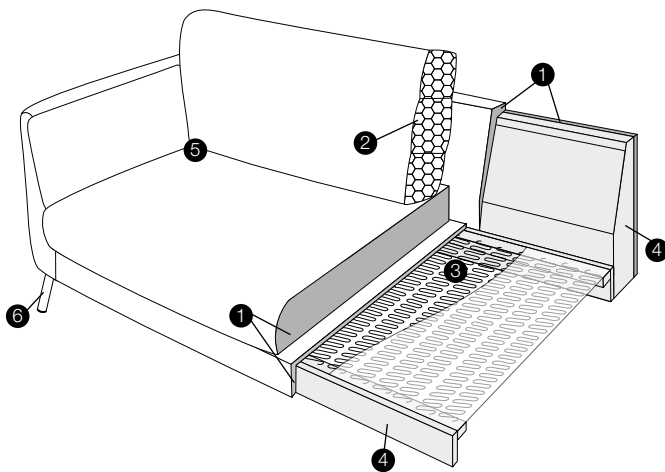

divan right / or left

corner 90° no. 1

corner 90° no. 2

cozy corner right / or left

corner 30°

extra dimensions

depth of seat

accessories

no. 153
wood

no. 145A
metal chrome,
painted black

profile

lux

1. polyurethane foam/ high resilient polyurethane foam
2. cushion chamber with mix of feather and silicone balls
3. springs
4. solid wood and wood based elements
5. fabric
6. solid wood or metal legs