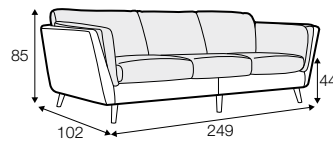

CLS classic

COVERS

FC fixed

LCV loose with velcro

SPECIAL

modular system

Drawings shown height with leg no. 141A H-14.

armchair

armchair wide

footstool 90x70

2 seater

3 seater

3XL seater (divided, two cushions)

3XL seater (divided, three cushions)

set 1 right / or left

2 seater left / or right + chaiselongue right / or left

set 2 right / or left

3 seater left / or right + chaiselongue wide right / or left

set 3 right / or left

2 seater left / or right + divan right / or left

set 4 right / or left

3 seater left / or right + divan right / or left