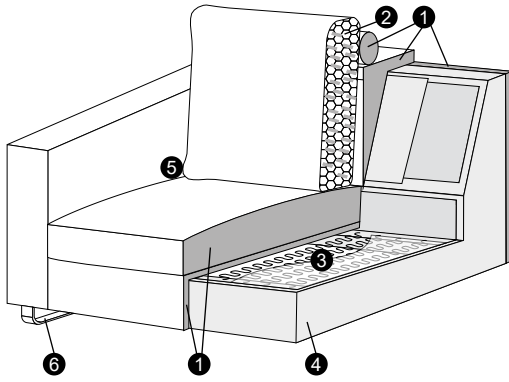

accessories

back cushion
with roll 58x68
foam&mix (foam and silicon)

back cushion
with roll 68x68
foam

back cushion
72x54
mix (foam and silicon)

back cushion
54x54
mix (foam and silicon)

back cushion
54x54 dibble
mix (foam and silicon)

legs

no. 47
metal chrome,
painted black or grey
and brushed steel

no. 104
metal chrome,
painted black or grey

profile

standard

1. polyurethane foam/high resilient polyurethane foam
2. foam flakes with silicone balls
3. springs
4. solid wood and wood based elements
5. fabric
6. metal legs