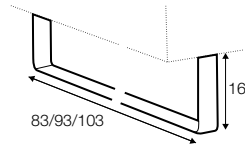

no. 104
metal chrome,
painted black or grey