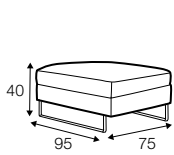

STD standard

FC fixed

LCV loose with velcro

modular system

All elements available also as freestanding elements.

footstool
95x75

2 seater
back cushion 54x54 and 72x54

2,5 seater
back cushion 54x54 and 2x 72x54

3 seater
back cushion 54x54 and 2x 72x54

set 1 right / or left

2 seater left / or right + chaiselongue right / or left
back cushion 54x54 and 2x back cushion 72x54
and back cushion with roll 58x68

set 2 right / or left