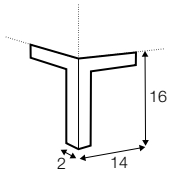

legs

---

no. 47
metal chrome,
painted black or grey
and brushed steel