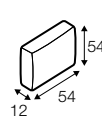

chaiselongue right / or left

back cushion 72x54
and back cushion with roll 58x68

chaiselongue short right / or left

back cushion 72x54
and back cushion with roll 58x68

extra dimensions

depth of seat

depth of seat
without cushions

accessories

back cushion
with roll 58x68
foam&mix (foam and silicon)

back cushion
with roll 68x68
foam

back cushion
72x54
mix (foam and silicon)

back cushion
54x54
mix (foam and silicon)

back cushion
54x54 dibble
mix (foam and silicon)