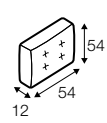

chaiselongue right / or left

back cushion 72x54
and back cushion with roll 58x68

chaiselongue short right / or left

back cushion 72x54
and back cushion with roll 58x68

extra dimensions

depth of seat

depth of seat
without cushions

accessories

back cushion
with roll 58x68
foam&mix (foam and silicon)

back cushion
with roll 68x68
foam

back cushion
72x54
mix (foam and silicon)

back cushion
54x54
mix (foam and silicon)

back cushion
54x54 dibble
mix (foam and silicon)