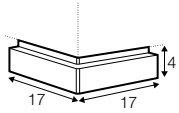

pad 223x143 recommended

set 13 right / or left

available only in standard comfort

sofa bed left / or right + chaiselongue wide right / or left

pad 223x143 recommended

extra dimensions

depth of seat

accessories

armrest I

armrest II

endpart left / or right

armrest I protection

armrest II protection

pad for bed - sets: 3,9,10,11,12,13

legs

no. 142
wood + metal
armrest I