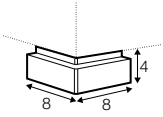

no. 142A
wood + metal
armrest II