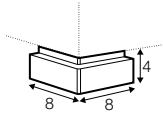

no. 142A
wood
armrest II