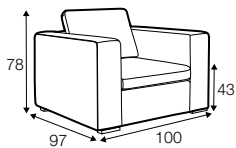

FC fixed

SPECIAL

sofa bed

Drawings show combinations with armrest I. Combinations with armrest II are properly shorter in width.

armchair

footstool 75x61

2 seater

3 seater

sofa bed left / or right

only for set 3, 9, 10, 11, 12, 13

set 1 right / or left

3 seater left / or right + chaiselongue wide right / or left

set 2 right / or left

2 seater left / or right + chaiselongue right / or left

set 3 right / or left

available only in standard comfort

sofa bed left / or right + chaiselongue box right / or left

pad 223x143 recommended

set 4
2 seater left + corner 90° + 2 seater right

set 5 left / or right
2 seater left / or right + corner 90° + 3 seater right / or left

set 6
3 seater left + corner 90° + 3 seater right

set 9 left / or right
available only in standard comfort
sofa bed left / or right + corner 90° + 2 seater right / or left
pad 223x143 recommended

set 10 left / or right
available only in standard comfort
sofa bed left / or right + corner 90° + 3 seater right / or left
pad 223x143 recommended