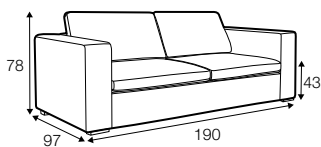

FC fixed

SPECIAL

sofa bed

Drawings show combinations with armrest I. Combinations with armrest II are properly shorter in width.

armchair

footstool 75x61

2 seater

3 seater

sofa bed left / or right

only for set 3, 9, 10, 11, 12, 13

set 1 right / or left

3 seater left / or right + chaiselongue wide right / or left

set 2 right / or left

2 seater left / or right + chaiselongue right / or left

set 3 right / or left

available only in standard comfort

sofa bed left / or right + chaiselongue box right / or left

pad 223x143 recommended

set 4
2 seater left + corner 90° + 2 seater right

set 5 left / or right
2 seater left / or right + corner 90° + 3 seater right / or left

set 6
3 seater left + corner 90° + 3 seater right

set 9 left / or right
available only in standard comfort
sofa bed left / or right + corner 90° + 2 seater right / or left
pad 223x143 recommended

set 10 left / or right
available only in standard comfort
sofa bed left / or right + corner 90° + 3 seater right / or left
pad 223x143 recommended