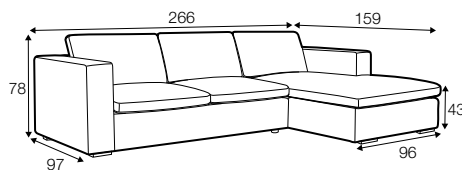

FC fixed

SPECIAL

sofa bed

Drawings show combinations with armrest I. Combinations with armrest II are properly shorter in width.

armchair

footstool 75x61

2 seater

3 seater

sofa bed left / or right

only for set 3, 9, 10, 11, 12, 13

set 1 right / or left

3 seater left / or right + chaiselongue wide right / or left

set 2 right / or left

2 seater left / or right + chaiselongue right / or left

set 3 right / or left

available only in standard comfort

sofa bed left / or right + chaiselongue box right / or left

pad 223x143 recommended

set 4
2 seater left + corner 90° + 2 seater right

set 5 left / or right
2 seater left / or right + corner 90° + 3 seater right / or left

set 6
3 seater left + corner 90° + 3 seater right

set 9 left / or right
available only in standard comfort
sofa bed left / or right + corner 90° + 2 seater right / or left
pad 223x143 recommended

set 10 left / or right
available only in standard comfort
sofa bed left / or right + corner 90° + 3 seater right / or left
pad 223x143 recommended