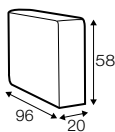

set 11 right / or left
available only in standard comfort
sofa bed left / or right + chaiselongue right / or left
pad 223x143 recommended

set 12 right / or left

available only in standard comfort

sofa bed left / or right + chaiselongue wide box right / or left

pad 223x143 recommended

set 13 right / or left

available only in standard comfort

sofa bed left / or right + chaiselongue wide right / or left

pad 223x143 recommended

extra dimensions

depth of seat

accessories

armrest I

armrest II

endpart left / or right

armrest I protection

armrest II protection

pad for bed - sets: 3,9,10,11,12,13

legs

no. 142
wood + metal
armrest I