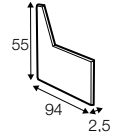

set 6
3 seater left + corner 90° + 3 seater right

set 9 left / or right
available only in standard comfort
sofa bed left / or right + corner 90° + 2 seater right / or left
pad 223x143 recommended

set 10 left / or right
available only in standard comfort
sofa bed left / or right + corner 90° + 3 seater right / or left
pad 223x143 recommended

set 11 right / or left
available only in standard comfort
sofa bed left / or right + chaiselongue right / or left
pad 223x143 recommended

set 12 right / or left

available only in standard comfort

sofa bed left / or right + chaiselongue wide box right / or left

pad 223x143 recommended

set 13 right / or left

available only in standard comfort

sofa bed left / or right + chaiselongue wide right / or left

pad 223x143 recommended

extra dimensions

depth of seat

accessories

armrest I

armrest II

endpart left / or right

armrest I protection

armrest II protection

pad for bed - sets: 3,9,10,11,12,13

legs

no. 142
wood + metal
armrest I