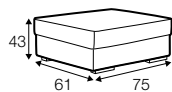

FC fixed

SPECIAL

sofa bed

Drawings show combinations with armrest I. Combinations with armrest II are properly shorter in width.

armchair

footstool 75x61

2 seater

3 seater

sofa bed left / or right

only for set 3, 9, 10, 11, 12, 13

set 1 right / or left

3 seater left / or right + chaiselongue wide right / or left

set 2 right / or left

2 seater left / or right + chaiselongue right / or left