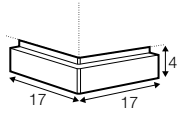

pad 223x143 recommended

set 13 right / or left

available only in standard comfort

sofa bed left / or right + chaiselongue wide right / or left

pad 223x143 recommended

extra dimensions

depth of seat

accessories

armrest I

armrest II

endpart left / or right

armrest I protection

armrest II protection

pad for bed - sets: 3,9,10,11,12,13

legs

no. 142
wood + metal
armrest I