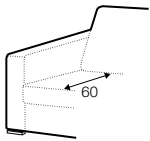

set 6
3 seater left + corner 90° + 3 seater right

set 9 left / or right
available only in standard comfort
sofa bed left / or right + corner 90° + 2 seater right / or left
pad 223x143 recommended

set 10 left / or right
available only in standard comfort
sofa bed left / or right + corner 90° + 3 seater right / or left
pad 223x143 recommended

set 11 right / or left
available only in standard comfort
sofa bed left / or right + chaiselongue right / or left
pad 223x143 recommended

set 12 right / or left

available only in standard comfort

sofa bed left / or right + chaiselongue wide box right / or left

pad 223x143 recommended

set 13 right / or left

available only in standard comfort

sofa bed left / or right + chaiselongue wide right / or left

pad 223x143 recommended

extra dimensions

depth of seat

accessories