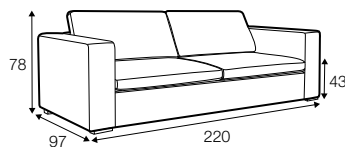

FC fixed

SPECIAL

sofa bed

Drawings show combinations with armrest I. Combinations with armrest II are properly shorter in width.

armchair

footstool 75x61

2 seater

3 seater

sofa bed left / or right

only for set 3, 9, 10, 11, 12, 13

set 1 right / or left

3 seater left / or right + chaiselongue wide right / or left

set 2 right / or left

2 seater left / or right + chaiselongue right / or left

set 3 right / or left

available only in standard comfort

sofa bed left / or right + chaiselongue box right / or left

pad 223x143 recommended

set 4
2 seater left + corner 90° + 2 seater right

set 5 left / or right
2 seater left / or right + corner 90° + 3 seater right / or left