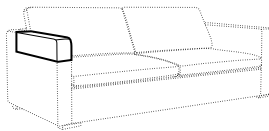

pad 223x143 recommended

set 13 right / or left

available only in standard comfort

sofa bed left / or right + chaiselongue wide right / or left

pad 223x143 recommended

extra dimensions

depth of seat

accessories

armrest I

armrest II

endpart left / or right

armrest I protection

armrest II protection

pad for bed - sets: 3,9,10,11,12,13

legs

no. 142
wood + metal
armrest I