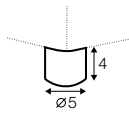

no. 37C
plastic
armrest I