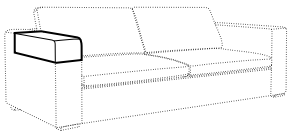

armrest I protection