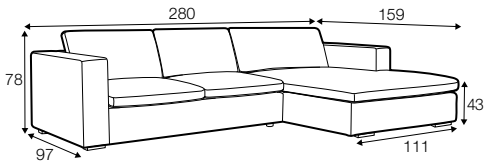

set 6
3 seater left + corner 90° + 3 seater right

set 9 left / or right
available only in standard comfort
sofa bed left / or right + corner 90° + 2 seater right / or left
pad 223x143 recommended

set 10 left / or right
available only in standard comfort
sofa bed left / or right + corner 90° + 3 seater right / or left
pad 223x143 recommended

set 11 right / or left
available only in standard comfort
sofa bed left / or right + chaiselongue right / or left
pad 223x143 recommended

set 12 right / or left

available only in standard comfort

sofa bed left / or right + chaiselongue wide box right / or left

pad 223x143 recommended

set 13 right / or left

available only in standard comfort

sofa bed left / or right + chaiselongue wide right / or left

pad 223x143 recommended

extra dimensions

depth of seat

accessories