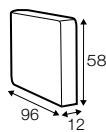

set 11 right / or left
available only in standard comfort
sofa bed left / or right + chaiselongue right / or left
pad 223x143 recommended

set 12 right / or left

available only in standard comfort

sofa bed left / or right + chaiselongue wide box right / or left

pad 223x143 recommended

set 13 right / or left

available only in standard comfort

sofa bed left / or right + chaiselongue wide right / or left

pad 223x143 recommended

extra dimensions

depth of seat

accessories

armrest I

armrest II

endpart left / or right

armrest I protection

armrest II protection

pad for bed - sets: 3,9,10,11,12,13

legs

no. 142
wood + metal
armrest I