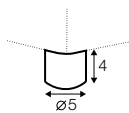

legs

---

no. 37C
plastic