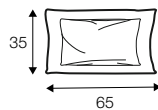

elements of the modular system

3 seater left / or right

3 seater without armrests

element 134x102 left / or right

element 112x102 without armrests

corner 90°

chaiselongue right / or left

bench 145x102 lef or right

extra dimensions

depth of seat

accessories

ravioli deco
cushion
55x55

ravioli deco
cushion
45x45

ravioli deco
cushion
65x35

cushion 55x55
box bordered

cushion 45x45
box bordered