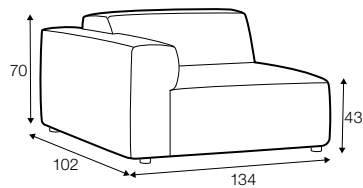

fixed

SPECIAL

modular system

All elements are freestanding.

3 seater

set 1 right / or left

element 134x102 left or / right + chaiselongue right / or left

modular system

elements of the modular system

3 seater left / or right

3 seater without armrests

element 134x102 left / or right

element 112x102 without armrests

corner 90°

chaiselongue right / or left

bench 145x102 lef or right