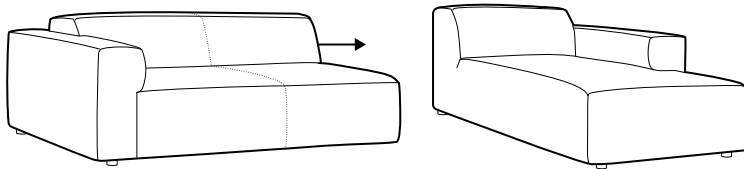

Annie

SITS

Annie

UPHOLSTERY

fabric

COMFORTS

standard

COVERS

fixed

SPECIAL

modular system

All elements are freestanding.

3 seater

set 1 right / or left

element 134x102 left or / right + chaiselongue right / or left

modular system

elements of the modular system

3 seater left / or right

3 seater without armrests

element 134x102 left / or right

element 112x102 without armrests

corner 90°

chaiselongue right / or left

bench 145x102 lef or right