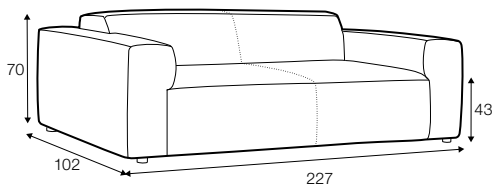

fixed

SPECIAL

modular system

All elements are freestanding.

3 seater

set 1 right / or left

element 134x102 left or / right + chaiselongue right / or left

modular system

elements of the modular system

3 seater left / or right

3 seater without armrests

element 134x102 left / or right

element 112x102 without armrests

corner 90°

chaiselongue right / or left

bench 145x102 lef or right

extra dimensions

depth of seat

accessories

ravioli deco
cushion
55x55

ravioli deco
cushion
45x45

ravioli deco
cushion
65x35

cushion 55x55
box bordered

cushion 45x45
box bordered