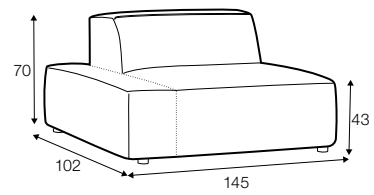

elements of the modular system

3 seater left / or right

3 seater without armrests

element 134x102 left / or right

element 112x102 without armrests

corner 90°

chaiselongue right / or left

bench 145x102 lef or right

extra dimensions

depth of seat

accessories

ravioli deco
cushion
55x55

ravioli deco
cushion
45x45

ravioli deco
cushion
65x35

cushion 55x55
box bordered

cushion 45x45
box bordered