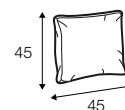

elements of the modular system

3 seater left / or right

3 seater without armrests

element 134x102 left / or right

element 112x102 without armrests

corner 90°

chaiselongue right / or left

bench 145x102 lef or right

extra dimensions

depth of seat

accessories

ravioli deco
cushion
55x55

ravioli deco
cushion
45x45

ravioli deco
cushion
65x35

cushion 55x55
box bordered

cushion 45x45
box bordered