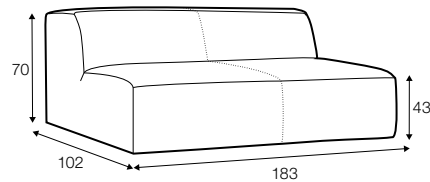

fixed

SPECIAL

modular system

All elements are freestanding.

3 seater

set 1 right / or left

element 134x102 left or / right + chaiselongue right / or left

modular system

elements of the modular system

3 seater left / or right

3 seater without armrests

element 134x102 left / or right

element 112x102 without armrests

corner 90°

chaiselongue right / or left

bench 145x102 lef or right

extra dimensions

depth of seat

accessories

ravioli deco
cushion
55x55

ravioli deco
cushion
45x45

ravioli deco
cushion
65x35

cushion 55x55
box bordered

cushion 45x45
box bordered