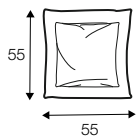

elements of the modular system

3 seater left / or right

3 seater without armrests

element 134x102 left / or right

element 112x102 without armrests

corner 90°

chaiselongue right / or left

bench 145x102 lef or right

extra dimensions

depth of seat

accessories

ravioli deco
cushion
55x55

ravioli deco
cushion
45x45

ravioli deco
cushion
65x35

cushion 55x55
box bordered

cushion 45x45
box bordered