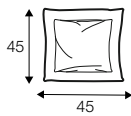

elements of the modular system

3 seater left / or right

3 seater without armrests

element 134x102 left / or right

element 112x102 without armrests

corner 90°

chaiselongue right / or left

bench 145x102 lef or right

extra dimensions

depth of seat

accessories

ravioli deco
cushion
55x55

ravioli deco
cushion
45x45

ravioli deco
cushion
65x35

cushion 55x55
box bordered

cushion 45x45
box bordered