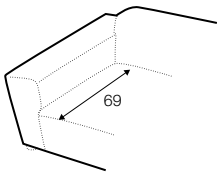

elements of the modular system

3 seater left / or right

3 seater without armrests

element 134x102 left / or right

element 112x102 without armrests

corner 90°

chaiselongue right / or left

bench 145x102 lef or right

extra dimensions

depth of seat

accessories

ravioli deco
cushion
55x55

ravioli deco
cushion
45x45

ravioli deco
cushion
65x35

cushion 55x55
box bordered

cushion 45x45
box bordered