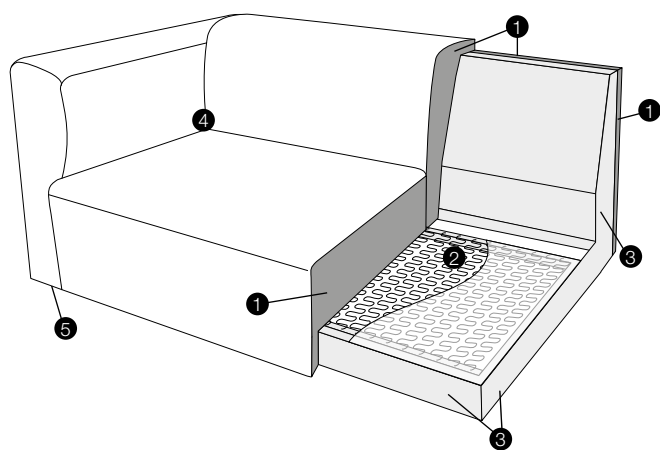

profile

---

standard

1. polyurethane foam / high resilient polyurethane foam
2. springs
3. solid wood and wood based elements
4. fabric
5. plastic legs