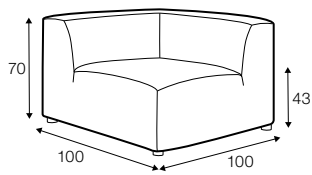

fixed

SPECIAL

modular system

All elements are freestanding.

3 seater

set 1 right / or left

element 134x102 left or / right + chaiselongue right / or left

modular system

elements of the modular system

3 seater left / or right

3 seater without armrests

element 134x102 left / or right

element 112x102 without armrests

corner 90°

chaiselongue right / or left

bench 145x102 lef or right

extra dimensions

depth of seat

accessories

ravioli deco
cushion
55x55

ravioli deco
cushion
45x45

ravioli deco
cushion
65x35

cushion 55x55
box bordered

cushion 45x45
box bordered