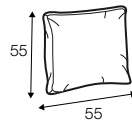

elements of the modular system

3 seater left / or right

3 seater without armrests

element 134x102 left / or right

element 112x102 without armrests

corner 90°

chaiselongue right / or left

bench 145x102 lef or right

extra dimensions

depth of seat

accessories

ravioli deco
cushion
55x55

ravioli deco
cushion
45x45

ravioli deco
cushion
65x35

cushion 55x55
box bordered

cushion 45x45
box bordered