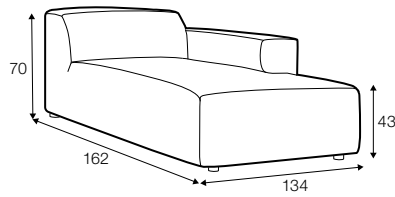

elements of the modular system

3 seater left / or right

3 seater without armrests

element 134x102 left / or right

element 112x102 without armrests

corner 90°

chaiselongue right / or left

bench 145x102 lef or right

extra dimensions

depth of seat

accessories

ravioli deco
cushion
55x55

ravioli deco
cushion
45x45

ravioli deco
cushion
65x35

cushion 55x55
box bordered

cushion 45x45
box bordered