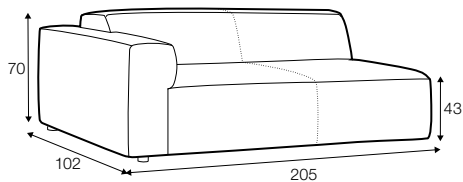

fixed

SPECIAL

modular system

All elements are freestanding.

3 seater

set 1 right / or left

element 134x102 left or / right + chaiselongue right / or left

modular system

elements of the modular system

3 seater left / or right

3 seater without armrests

element 134x102 left / or right

element 112x102 without armrests

corner 90°

chaiselongue right / or left

bench 145x102 lef or right