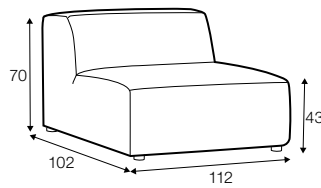

elements of the modular system

3 seater left / or right

3 seater without armrests

element 134x102 left / or right

element 112x102 without armrests

corner 90°

chaiselongue right / or left

bench 145x102 lef or right

extra dimensions

depth of seat

accessories

ravioli deco
cushion
55x55

ravioli deco
cushion
45x45

ravioli deco
cushion
65x35

cushion 55x55
box bordered

cushion 45x45
box bordered