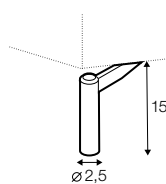

4 seater sofa bed left / or right + chaiselongue box right / or left

box dimensions
set 1

box dimensions
set 2

extra dimensions

depth of seat

accessories

armrest protection

legs

no. 91
wood

no. 141A
wood

no. 152
wood

no. 153
wood

no. 145A
metal chrome,
painted black

no. 195
metal chrome,
painted black

profile

standard