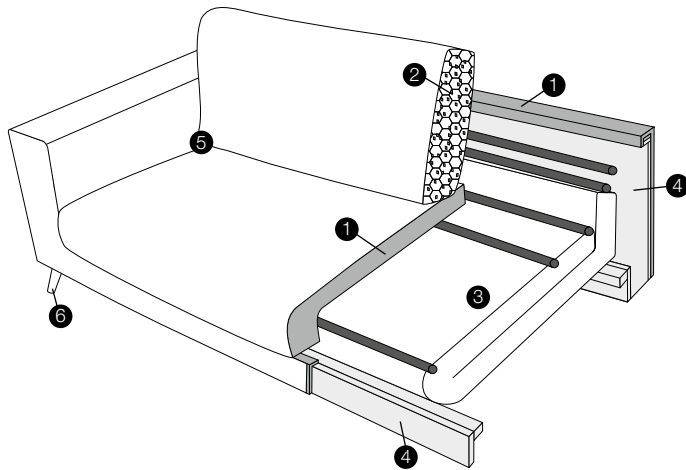

4 seater sofa bed left / or right + chaiselongue box right / or left

box dimensions
set 1

box dimensions
set 2

extra dimensions

depth of seat

accessories

armrest protection

legs

no. 91
wood

no. 141A
wood

no. 152
wood

no. 153
wood

no. 145A
metal chrome,
painted black

no. 195
metal chrome,
painted black

profile

standard