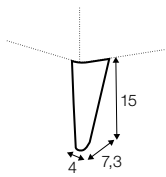

4 seater sofa bed left / or right + chaiselongue box right / or left

box dimensions
set 1

box dimensions
set 2

extra dimensions

depth of seat

accessories

armrest protection

legs