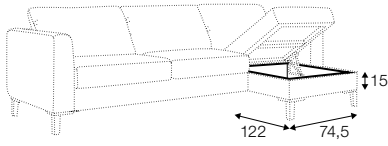

FC fixed

Two mattresses available: bonell and foam.

armchair sofa bed

3 seater sofa bed

4 seater sofa bed

set 1 right / or left

3 seater sofa bed left / or right + chaiselongue box right / or left

set 2 right / or left

4 seater sofa bed left / or right + chaiselongue box right / or left

box dimensions
set 1

box dimensions
set 2

extra dimensions

depth of seat

accessories

armrest protection

legs