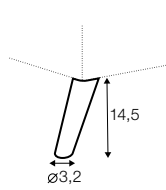

no. 141A
wood