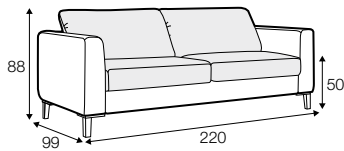

FC fixed

Two mattresses available: bonell and foam.

armchair sofa bed

3 seater sofa bed

4 seater sofa bed

set 1 right / or left

3 seater sofa bed left / or right + chaiselongue box right / or left

set 2 right / or left

4 seater sofa bed left / or right + chaiselongue box right / or left

box dimensions
set 1

box dimensions
set 2

extra dimensions

depth of seat

accessories

armrest protection

legs