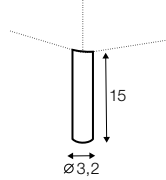

4 seater sofa bed left / or right + chaiselongue box right / or left

box dimensions
set 1

box dimensions
set 2

extra dimensions

depth of seat

accessories

armrest protection

legs

no. 91
wood

no. 141A
wood

no. 152
wood

no. 153
wood

no. 145A
metal chrome,
painted black

no. 195
metal chrome,
painted black

profile

standard