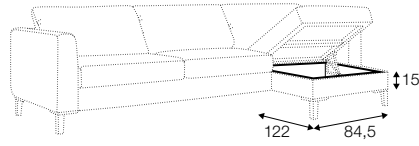

FC fixed

Two mattresses available: bonell and foam.

armchair sofa bed

3 seater sofa bed

4 seater sofa bed

set 1 right / or left

3 seater sofa bed left / or right + chaiselongue box right / or left

set 2 right / or left

4 seater sofa bed left / or right + chaiselongue box right / or left

box dimensions
set 1

box dimensions
set 2

extra dimensions

depth of seat

accessories

armrest protection

legs