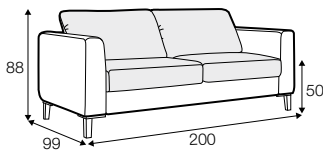

FC fixed

Two mattresses available: bonell and foam.

armchair sofa bed

3 seater sofa bed

4 seater sofa bed

set 1 right / or left

3 seater sofa bed left / or right + chaiselongue box right / or left

set 2 right / or left

4 seater sofa bed left / or right + chaiselongue box right / or left

box dimensions
set 1

box dimensions
set 2

extra dimensions

depth of seat

accessories

armrest protection

legs