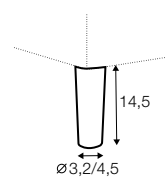

no. 153
wood