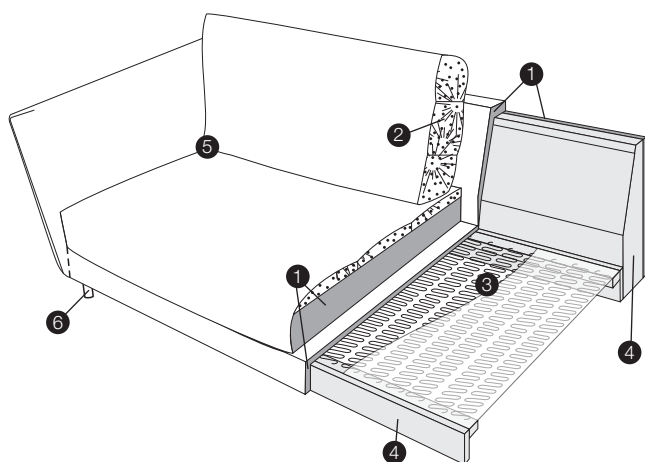

set 3 right / or left

2 seater left / or right + divan right / or left

set 4 right / or left

3 seater left / or right + divan right / or left

extra dimensions

depth of seat

accessories

armrest protection

legs

no. 195
metal chrome,
painted black

no. 141A
wood

no. 196
wood

no. 145A
metal chrome,
painted black

profile

standard

1. polyurethane foam/ high resilient polyurethane foam
2. silicone balls
3. springs
4. solid wood and wood based elements
5. fabric
6. solid wood or metal legs