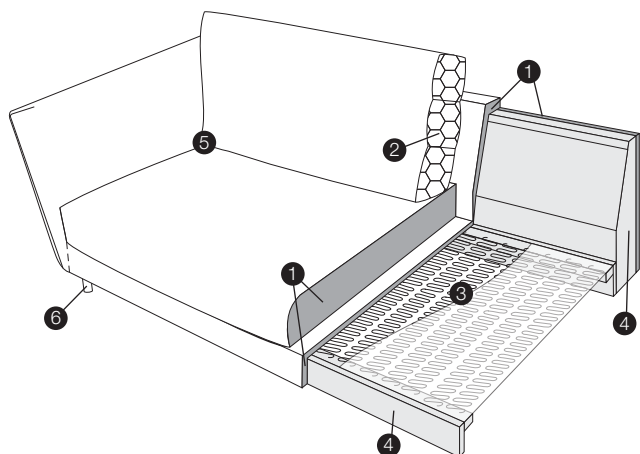

set 3 right / or left

2 seater left / or right + divan right / or left

set 4 right / or left

3 seater left / or right + divan right / or left

extra dimensions

depth of seat

accessories

armrest protection

legs

no. 195
metal chrome,
painted black

no. 141A
wood

no. 196
wood

no. 145A
metal chrome,
painted black

profile

standard

1. polyurethane foam/ high resilient polyurethane foam
2. silicone balls
3. springs
4. solid wood and wood based elements
5. fabric
6. solid wood or metal legs