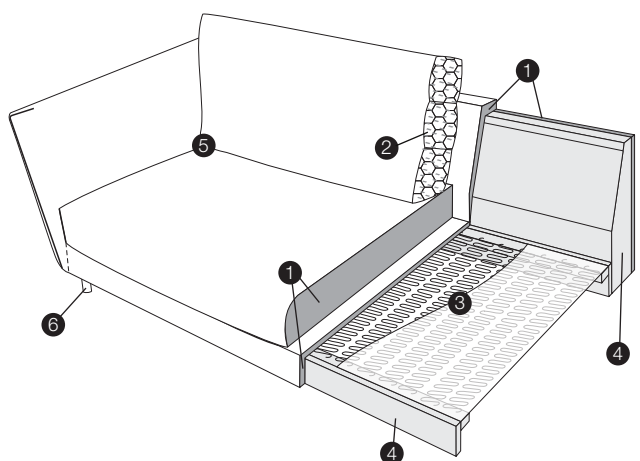

classic

1. polyurethane foam/ high resilient polyurethane foam
2. silicone balls with foam sticks
3. springs
4. solid wood and wood based elements
5. fabric
6. solid wood or metal legs