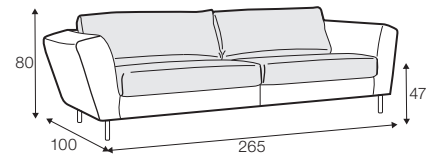

STD standard

CLS classic

LUX lux

FC fixed

LCV loose with velcro

Comfort classic isn't available for UK market.

armchair

armchair wide

footstool 90x70

2 seater

3 seater

3XL seater divided

set 1 right / or left

2 seater left / or right + chaiselongue right / or left

set 2 right / or left

3 seater left / or right + chaiselongue wide right / or left

set 3 right / or left

2 seater left / or right + divan right / or left

set 4 right / or left

3 seater left / or right + divan right / or left

extra dimensions

depth of seat

accessories

armrest protection