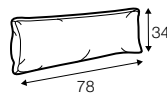

## extra dimensions

depth of seat

## accessories

cushion  
40x40

cushion  
50x30

cushion 103x34  
armchair wide (1 cushion)  
3 seater (2 cushions)

cushion 88x34  
armchair (1 cushion)  
2,5 seater (2 cushions)  
divan (1 cushion)  
bench (1 cushion)

cushion 78x34  
2 seater (2 cushions)

cushion 60x34  
corner 90° (2 cushions)  
divan (2 cushions)

1 pc. cushion 88x43 and 2 pcs. cushions 60x34 for divan need to be ordered separately.