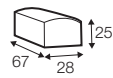

accessories

---

armrest protection