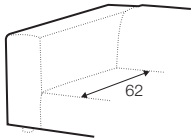

## elements of the modular system

---

element 70  
left / or right

element 70  
without armrests

element 70x133  
without armrests

element 90  
left / or right

element 90  
without armrests

element 90x133  
without armrests

2 seater left / or right

2 seater without armrests

3 seater left / or right

3 seater without armrests

chaiselongue 95x133  
right / or left

chaiselongue 115x133  
right / or left

chaiselongue 115x170  
right / or left

bench right / or left

divan right / or left

corner 90°

### extra dimensions

---

depth of seat