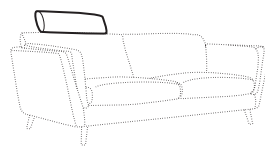

set 8 right / or left
3 seater left / or right + corner 90° no. 1 + 2 seater right / or left

set 9 right / or left
3 seater left / or right + corner 90° no. 2 + 2 seater right / or left

set 10 right / or left
2 seater left / or right + corner 90° no. 1 + 2 seater without armrests + chaiselongue right / or left

modular system

elements of the modular system

armchair left / or right

armchair without armrests

armchair wide left / or right

armchair wide without armrests

2 seater left / or right

2 seater without armrests

3 seater left / or right

3 seater without armrests

chaiselongue right / or left

chaiselongue wide right / or left

divan right / or left

corner 90° no. 1

corner 90° no. 2

extra dimensions

depth of seat

accessories

headrest L-77

headrest L-62

endpart left / or right

legs

no. 141A
wood
recommended

no. 141B
wood