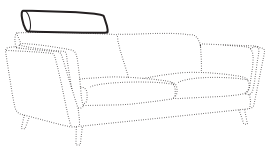

set 8 right / or left
3 seater left / or right + corner 90° no. 1 + 2 seater right / or left

set 9 right / or left
3 seater left / or right + corner 90° no. 2 + 2 seater right / or left

set 10 right / or left
2 seater left / or right + corner 90° no. 1 + 2 seater without armrests + chaiselongue right / or left

modular system

elements of the modular system

armchair left / or right

armchair without armrests

armchair wide left / or right

armchair wide without armrests

2 seater left / or right

2 seater without armrests

3 seater left / or right

3 seater without armrests

chaiselongue right / or left

chaiselongue wide right / or left

divan right / or left

corner 90° no. 1

corner 90° no. 2

extra dimensions

depth of seat

accessories

headrest L-77

headrest L-62

endpart left / or right

legs

no. 141A
wood
recommended

no. 141B
wood