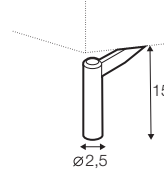

no. 145A
metal chrome,
painted black