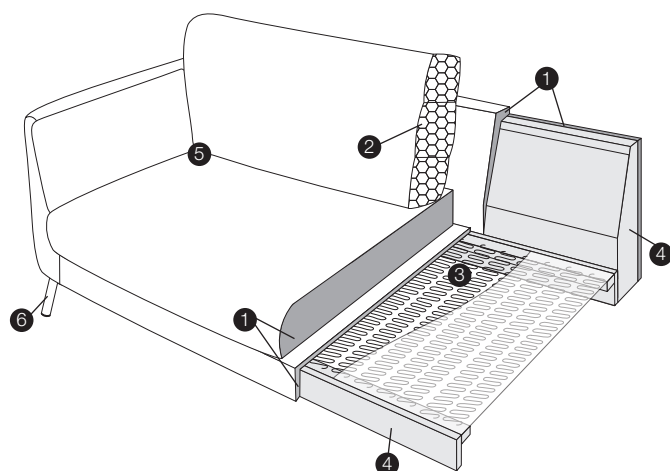

depth of seat

accessories

headrest L-77

headrest L-62

endpart left / or right

legs

no. 141A
wood
recommended

no. 141B
wood

no. 153
wood

no. 145A
metal chrome,
painted black

profile

lux

1. polyurethane foam/ high resilient polyurethane foam
2. cushion chamber with mix of feather and silicone balls
3. springs
4. solid wood and wood based elements
5. fabric
6. solid wood or metal legs