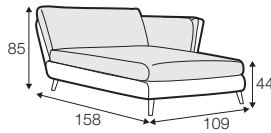

Drawings shown height with leg no. 141A H-14.

armchair

armchair wide

footstool 90x70

2 seater

3 seater

3XL seater divided
with 2 cushions

3XL seater divided
with 3 cushions

set 8 right / or left
3 seater left / or right + corner 90° no. 1 + 2 seater right / or left

set 9 right / or left
3 seater left / or right + corner 90° no. 2 + 2 seater right / or left

set 10 right / or left
2 seater left / or right + corner 90° no. 1 + 2 seater without armrests + chaiselongue right / or left

modular system

elements of the modular system

armchair left / or right

armchair without armrests

armchair wide left / or right

armchair wide without armrests

2 seater left / or right

2 seater without armrests

3 seater left / or right

3 seater without armrests

chaiselongue right / or left

chaiselongue wide right / or left

divan right / or left

corner 90° no. 1

corner 90° no. 2

extra dimensions