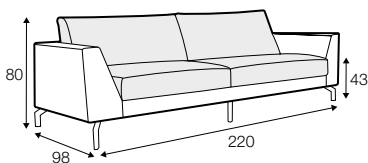

LUX lux

CLS classic

COVERS

FC fixed

SPECIAL

modular system

Drawings shown height with leg no. 119 H-15.

armchair

armchair wide

footstool 90x70

footstool 100x90

2 seater

3 seater

3XL seater

3XL seater divided

set 1 right / or left

2 seater left / or right + chaiselongue right / or left

set 2 right / or left

3 seater left / or right + chaiselongue long right / or left

set 5 right / or left

2 seater left / or right + corner 90° + 2 seater right / or left

set 6 right / or left

3 seater left / or right + corner 90° + 3 seater right / or left

set 9 right / or left
2 seater left / or right + corner 90° + 3 seater right / or left

set 10 right / or left
3 seater left / or right + corner 90° + bench right / or left