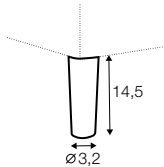

chaiselongue right / or left

chaiselongue long right / or left

bench right / or left

corner 90°

extra dimensions

depth of seat

legs

no. 152
wood