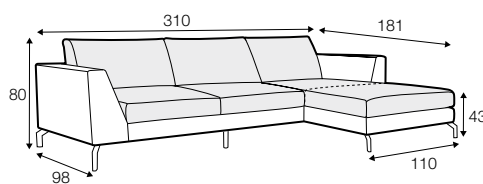

LUX lux

CLS classic

COVERS

FC fixed

SPECIAL

modular system

Drawings shown height with leg no. 119 H-15.

armchair

armchair wide

footstool 90x70

footstool 100x90

2 seater

3 seater

3XL seater

3XL seater divided

set 1 right / or left

2 seater left / or right + chaiselongue right / or left

set 2 right / or left

3 seater left / or right + chaiselongue long right / or left

set 5 right / or left

2 seater left / or right + corner 90° + 2 seater right / or left

set 6 right / or left

3 seater left / or right + corner 90° + 3 seater right / or left

set 9 right / or left
2 seater left / or right + corner 90° + 3 seater right / or left

set 10 right / or left
3 seater left / or right + corner 90° + bench right / or left