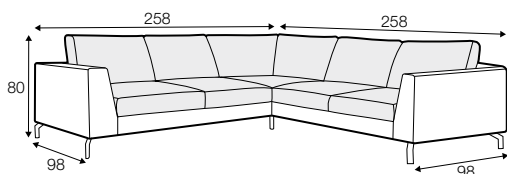

LUX lux

CLS classic

COVERS

FC fixed

SPECIAL

modular system

Drawings shown height with leg no. 119 H-15.

armchair

armchair wide

footstool 90x70

footstool 100x90

2 seater

3 seater

3XL seater

3XL seater divided

set 1 right / or left

2 seater left / or right + chaiselongue right / or left

set 2 right / or left

3 seater left / or right + chaiselongue long right / or left

set 5 right / or left

2 seater left / or right + corner 90° + 2 seater right / or left

set 6 right / or left

3 seater left / or right + corner 90° + 3 seater right / or left

set 9 right / or left
2 seater left / or right + corner 90° + 3 seater right / or left

set 10 right / or left
3 seater left / or right + corner 90° + bench right / or left