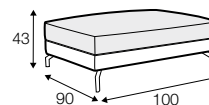

LUX lux

CLS classic

COVERS

FC fixed

SPECIAL

modular system

Drawings shown height with leg no. 119 H-15.

armchair

armchair wide

footstool 90x70

footstool 100x90

2 seater

3 seater

3XL seater

3XL seater divided

set 1 right / or left

2 seater left / or right + chaiselongue right / or left

set 2 right / or left

3 seater left / or right + chaiselongue long right / or left

set 5 right / or left

2 seater left / or right + corner 90° + 2 seater right / or left