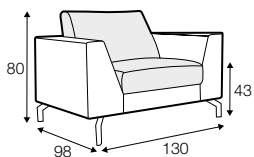

LUX lux

CLS classic

COVERS

FC fixed

SPECIAL

modular system

Drawings shown height with leg no. 119 H-15.

armchair

armchair wide

footstool 90x70

footstool 100x90

2 seater

3 seater

3XL seater

3XL seater divided

set 1 right / or left

2 seater left / or right + chaiselongue right / or left

set 2 right / or left

3 seater left / or right + chaiselongue long right / or left

set 5 right / or left

2 seater left / or right + corner 90° + 2 seater right / or left

set 6 right / or left

3 seater left / or right + corner 90° + 3 seater right / or left

set 9 right / or left
2 seater left / or right + corner 90° + 3 seater right / or left

set 10 right / or left
3 seater left / or right + corner 90° + bench right / or left