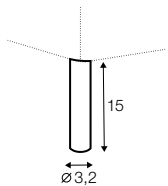

no. 195
metal chrome,
painted black