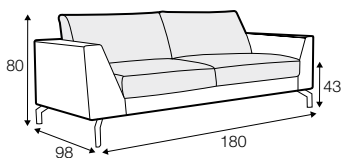

LUX lux

CLS classic

COVERS

FC fixed

SPECIAL

modular system

Drawings shown height with leg no. 119 H-15.

armchair

armchair wide

footstool 90x70

footstool 100x90

2 seater

3 seater

3XL seater

3XL seater divided

set 1 right / or left

2 seater left / or right + chaiselongue right / or left

set 2 right / or left

3 seater left / or right + chaiselongue long right / or left

set 5 right / or left

2 seater left / or right + corner 90° + 2 seater right / or left