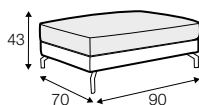

LUX lux

CLS classic

COVERS

FC fixed

SPECIAL

modular system

Drawings shown height with leg no. 119 H-15.

armchair

armchair wide

footstool 90x70

footstool 100x90

2 seater

3 seater

3XL seater

3XL seater divided

set 1 right / or left

2 seater left / or right + chaiselongue right / or left

set 2 right / or left

3 seater left / or right + chaiselongue long right / or left

set 5 right / or left

2 seater left / or right + corner 90° + 2 seater right / or left