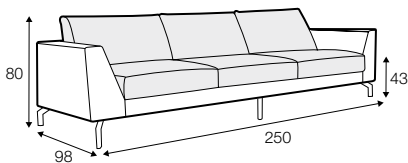

LUX lux

CLS classic

COVERS

FC fixed

SPECIAL

modular system

Drawings shown height with leg no. 119 H-15.

armchair

armchair wide

footstool 90x70

footstool 100x90

2 seater

3 seater

3XL seater

3XL seater divided

set 1 right / or left

2 seater left / or right + chaiselongue right / or left

set 2 right / or left

3 seater left / or right + chaiselongue long right / or left

set 5 right / or left

2 seater left / or right + corner 90° + 2 seater right / or left

set 6 right / or left

3 seater left / or right + corner 90° + 3 seater right / or left

set 9 right / or left
2 seater left / or right + corner 90° + 3 seater right / or left

set 10 right / or left
3 seater left / or right + corner 90° + bench right / or left