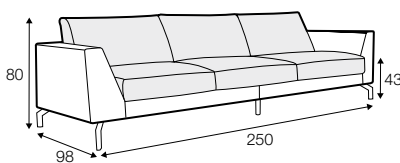

LUX lux

CLS classic

COVERS

FC fixed

SPECIAL

modular system

Drawings shown height with leg no. 119 H-15.

armchair

armchair wide

footstool 90x70

footstool 100x90

2 seater

3 seater

3XL seater

3XL seater divided

set 1 right / or left

2 seater left / or right + chaiselongue right / or left

set 2 right / or left

3 seater left / or right + chaiselongue long right / or left

set 5 right / or left

2 seater left / or right + corner 90° + 2 seater right / or left

set 6 right / or left

3 seater left / or right + corner 90° + 3 seater right / or left

set 9 right / or left
2 seater left / or right + corner 90° + 3 seater right / or left

set 10 right / or left
3 seater left / or right + corner 90° + bench right / or left