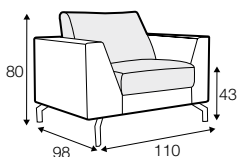

LUX lux

CLS classic

COVERS

FC fixed

SPECIAL

modular system

Drawings shown height with leg no. 119 H-15.

armchair

armchair wide

footstool 90x70

footstool 100x90

2 seater

3 seater

3XL seater

3XL seater divided

set 1 right / or left

2 seater left / or right + chaiselongue right / or left

set 2 right / or left

3 seater left / or right + chaiselongue long right / or left

set 5 right / or left

2 seater left / or right + corner 90° + 2 seater right / or left

set 6 right / or left

3 seater left / or right + corner 90° + 3 seater right / or left

set 9 right / or left
2 seater left / or right + corner 90° + 3 seater right / or left

set 10 right / or left
3 seater left / or right + corner 90° + bench right / or left